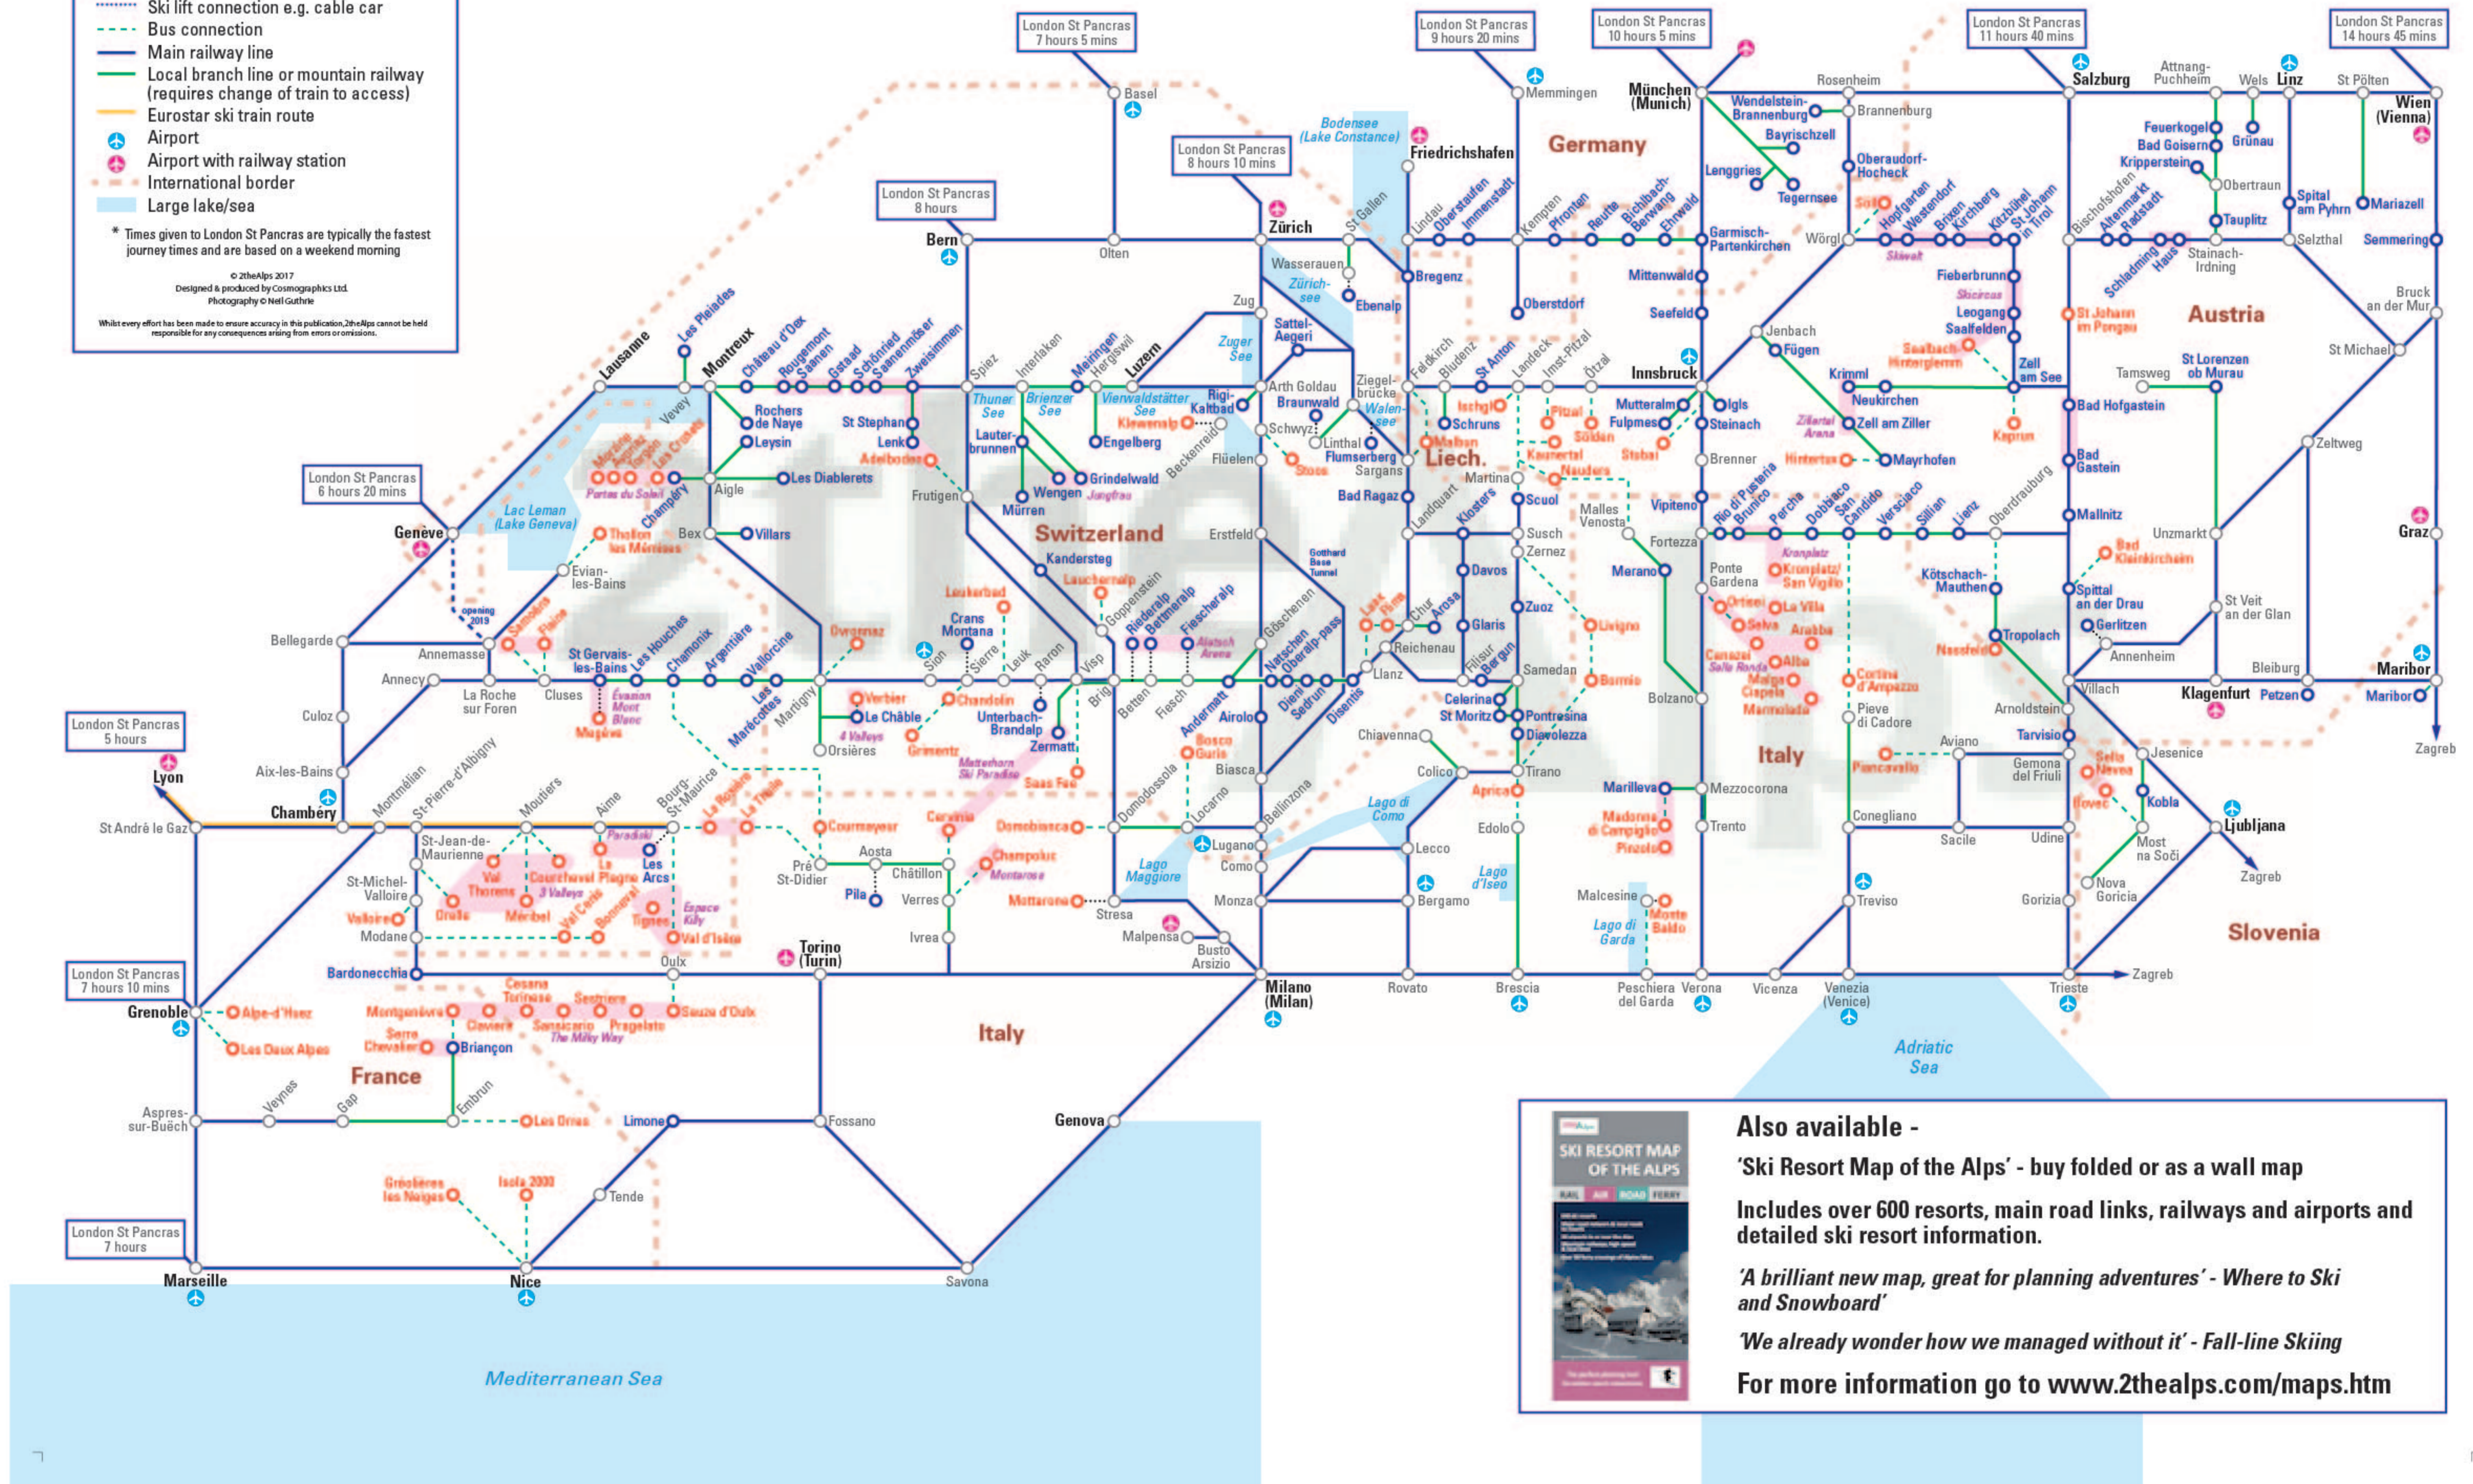

The Alps - Skiing by Train

KEY

- Ski resort on rail network
- Other ski resort
- Other town or city
- Linked resorts with name
- Ski lift connection e.g. cable car
- Bus connection
- Main railway line
- Local branch line or mountain railway (requires change of train to access)
- Eurostar ski train route
- ✈ Airport
- ✈ Airport with railway station
- International border
- Large lake/sea

* Times given to London St Pancras are typically the fastest journey times and are based on a weekend morning

© 2theAlps 2017
Designed & produced by cosmographix Ltd.
Photography © Neil Guthrie

Whilst every effort has been made to ensure accuracy in this publication, 2theAlps cannot be held responsible for any consequences arising from errors or omissions.

2theAlps

High resolution prints at various sizes and customised versions of this map available at:
www.2thealps.com/alps-skiing-by-train-map.htm

Also available -

'Ski Resort Map of the Alps' - buy folded or as a wall map

Includes over 600 resorts, main road links, railways and airports and detailed ski resort information.

'A brilliant new map, great for planning adventures' - Where to Ski and Snowboard

'We already wonder how we managed without it' - Fall-line Skiing