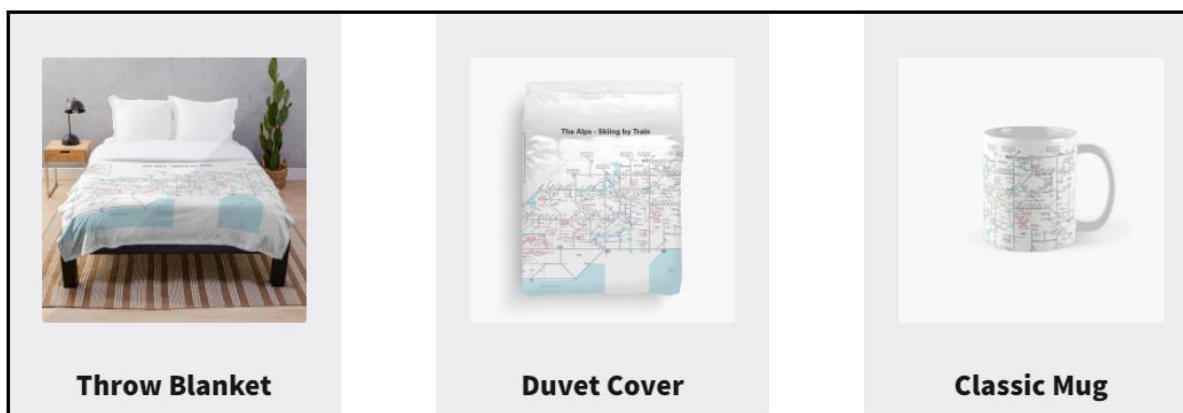

'The Alps – Skiing by Train' map now available as a shower curtain, duvet cover, clock, mug and other products.

2021 London Christmas lights map also now available.

Alpine mapping specialists, 2theAlps, are pleased to announce the launch of their 'Skiing by Train' map across a range of products via the Redbubble website, making the perfect gift for winter-sports enthusiasts. The map includes several hundred ski resorts and illustrates clearly how these can be reached by train with bus connections included for those not on the rail network. The seven Alpine countries of Austria, France, Germany, Italy, Liechtenstein, Slovenia and Switzerland are all represented, and the map can be used to plan safari-style trips across the mountain range.

Products include rucksacks, smart phone wallets, bath mats, water bottles and cushions. See www.2thealps.com/alps-map-gifts1.htm for more details.

We have also brought out an updated version of our London Christmas Lights Map after our research team hired some bikes and painstakingly cycled the streets of central London to check which displays had changed since last year and look out for any new arrivals. Our new top-12 list features our pick of the best including some old favourites and a few new entries. www.2thealps.com/london-christmas-lights-2021.htm